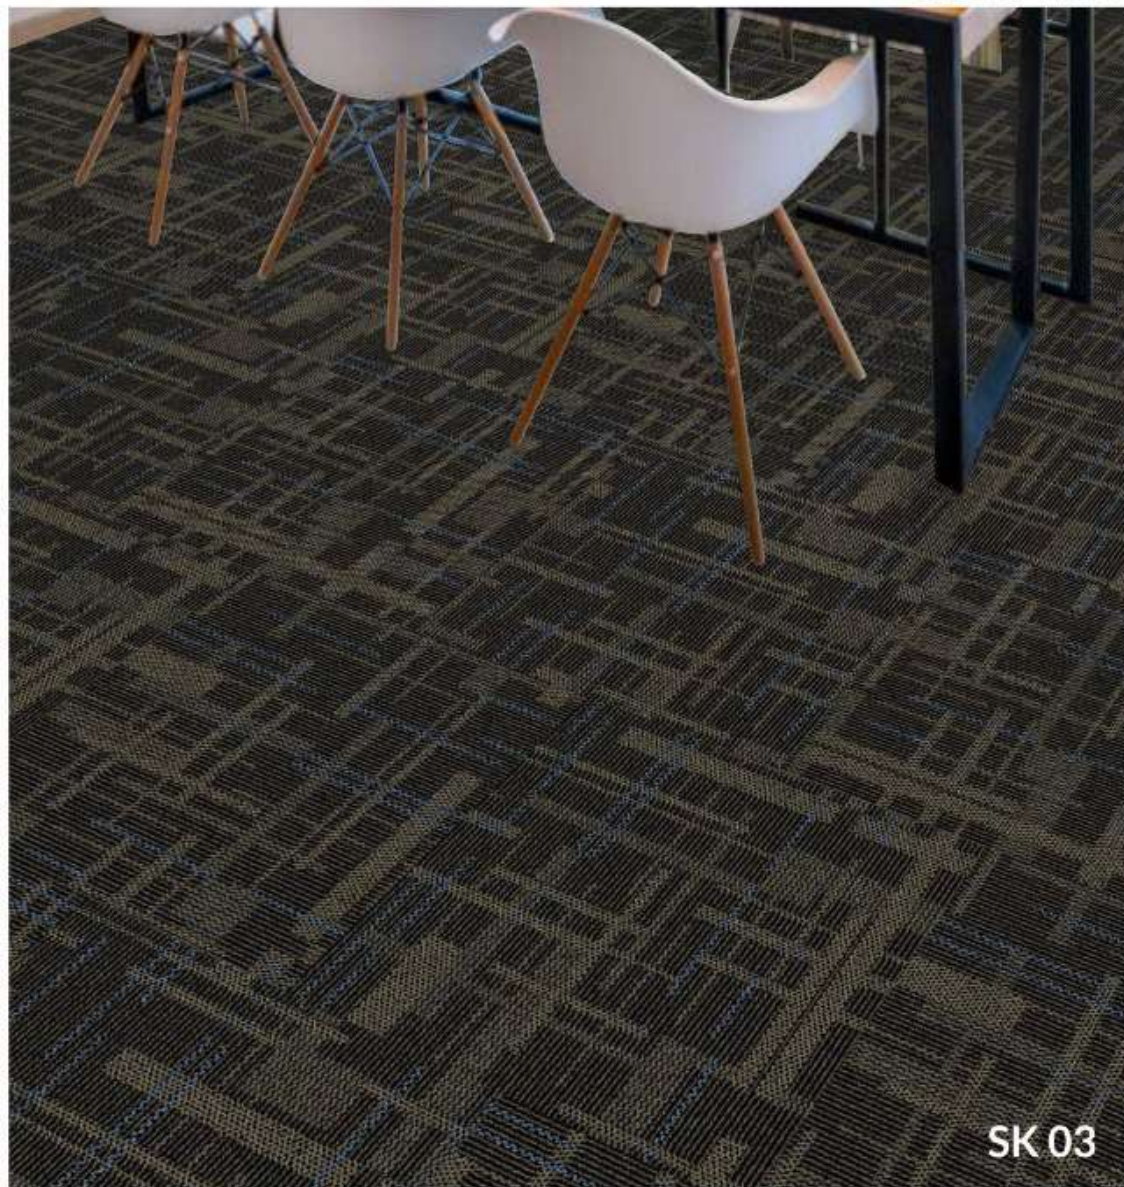

SK 02

Donaire™

Carpet Rolls & Carpet Tiles

skien
CARPET TILES

STYLE	Skien
GAUGE	1/12 High-low Loop
YARN	100% PP
BACKING	PVC
PILE WEIGHT	600 g/m ²
PILE HEIGHT	4mm
SIZE	50cm x 50cm
PACKING	20 Tiles/box

SK 01

Donaire™

Carpet Rolls & Carpet Tiles

skien
CARPET TILES

STYLE	Skien
GAUGE	1/12 High-low Loop
YARN	100% PP
BACKING	PVC
PILE WEIGHT	600 g/m ²
PILE HEIGHT	4mm
SIZE	50cm x 50cm
PACKING	20 Tiles/box

SK 03

Donaire™