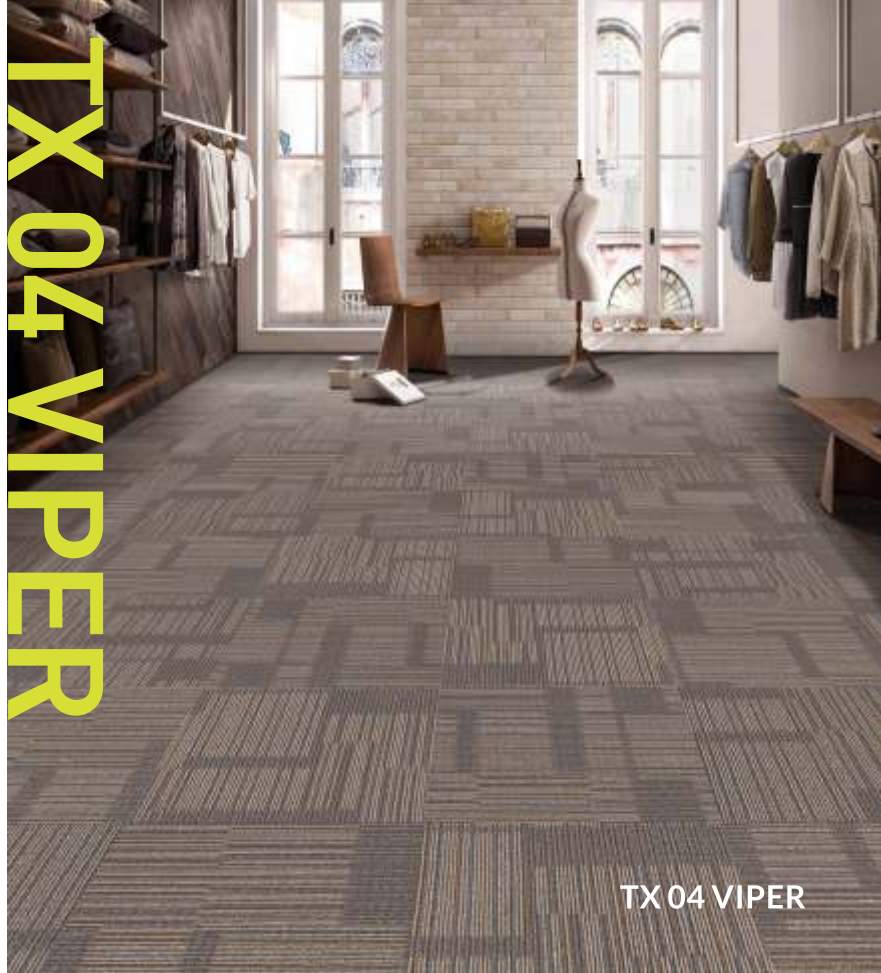

SPECIFICATION

STYLE	: Textile
YARN	: 100% PP
GAUGE	: 1/12"
BACKING	: PVC with fiberglass
PILE WEIGHT	: 580g/m²
PILE HEIGHT	: 3.0mm-3.8mm
SIZE	: 50cm x 50cm
QUANTITY/BOX	: 5 Sqm/Box

TX 04 VIPER