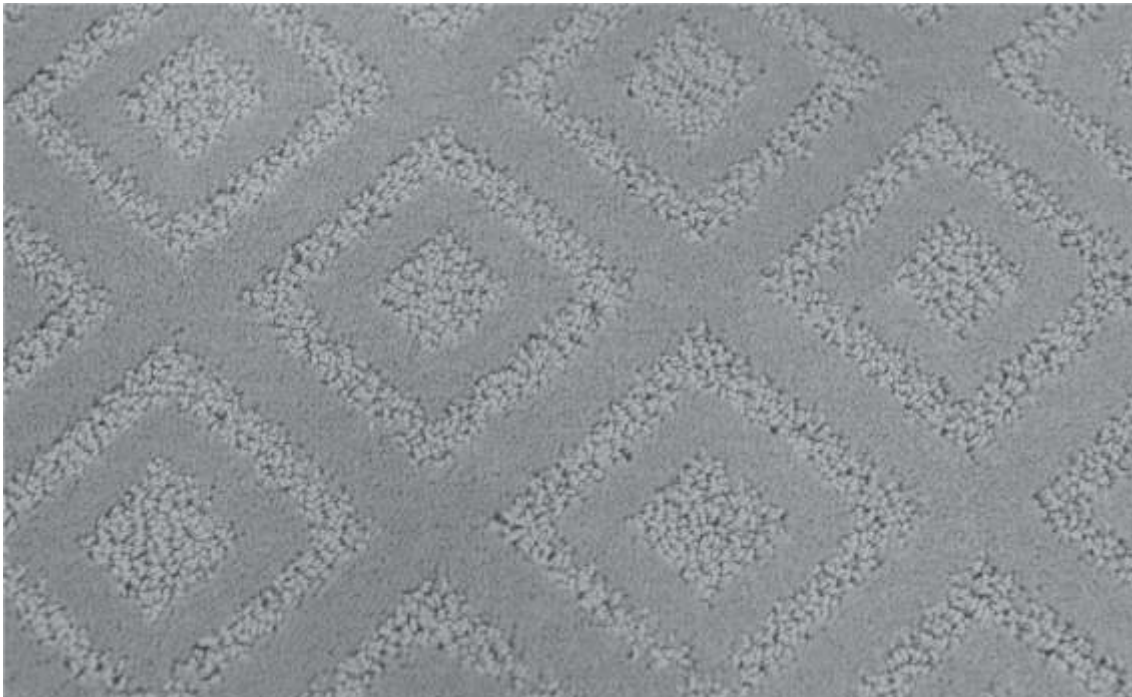

WINDOW

WI 03 GREY