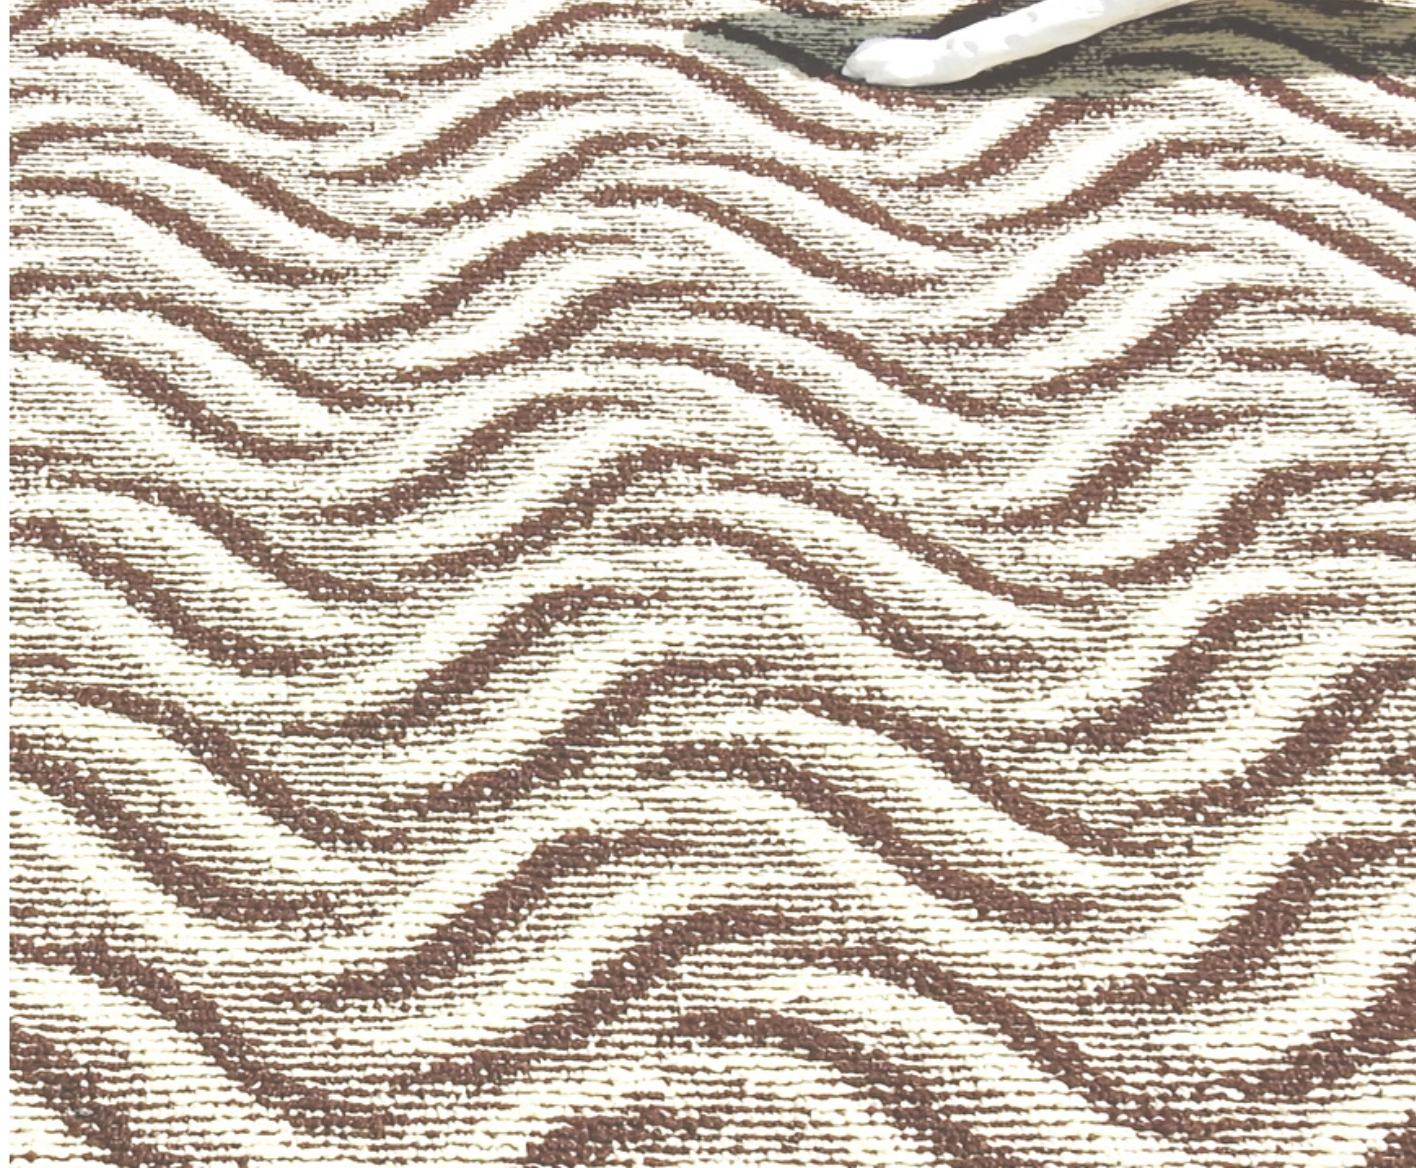

FL 03

Cream & Grey

FLOW
COMFORT UNDER YOUR FEET

FLOW is a multilevel looppile roll available in 2M/4M width with amazing graphic design and comfort acoustic flooring, resulting in a conglomeration of Luxury, Beauty and Comfort.

FL 04

Brown & Cream

FLOW
COMFORT UNDER YOUR FEET

FLOW is a multilevel looppile roll available in 2M/4M width with amazing graphic design and comfort acoustic flooring, resulting in a conglomeration of Luxury, Beauty and Comfort.