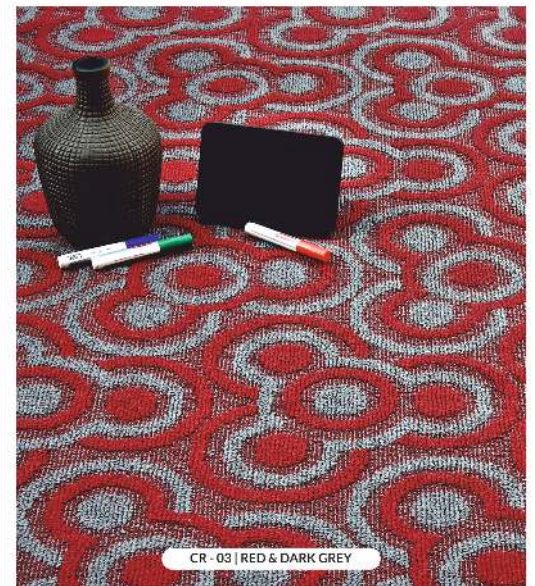

Donaire™

Carpet Rolls & Carpet Tiles

www.donairecarpet.com

CR - 05 | MUSTARD & LIGHT GREY

CIRCLES

CUSHION BACKED CARPET ROLLS

CR - 03 | RED & DARK GREY

2022-23