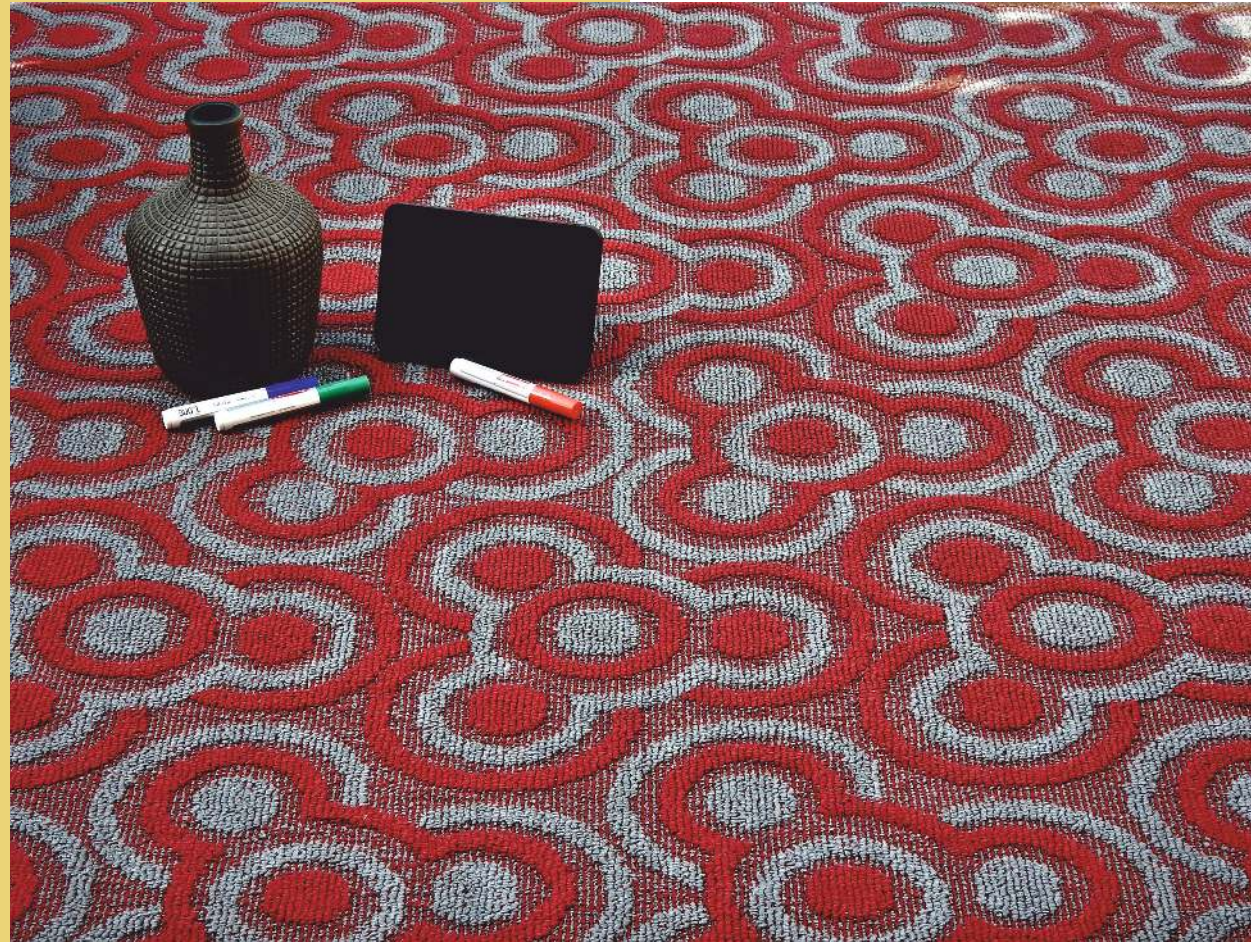

Donaire™

Carpet Rolls & Carpet Tiles

www.donairecarpet.com

SPECIFICATION

Style	CIRCLES
Construction	Multilevel Loop pile
Yarn	100% BCF
Gauge	1/10
Height	10 MM
Pile Weight	675 GSM
Backing	EQ Cushion backing
Roll width	2M
Static Control	Permanent
Flammability	Passes Pill Test

CR 03 Red & Dark Grey

Acoustic Multi-level
Graphic Loop-pile rolls with
exotic design and finish.

CIRCLES
CUSHION BACKED CARPET ROLLS