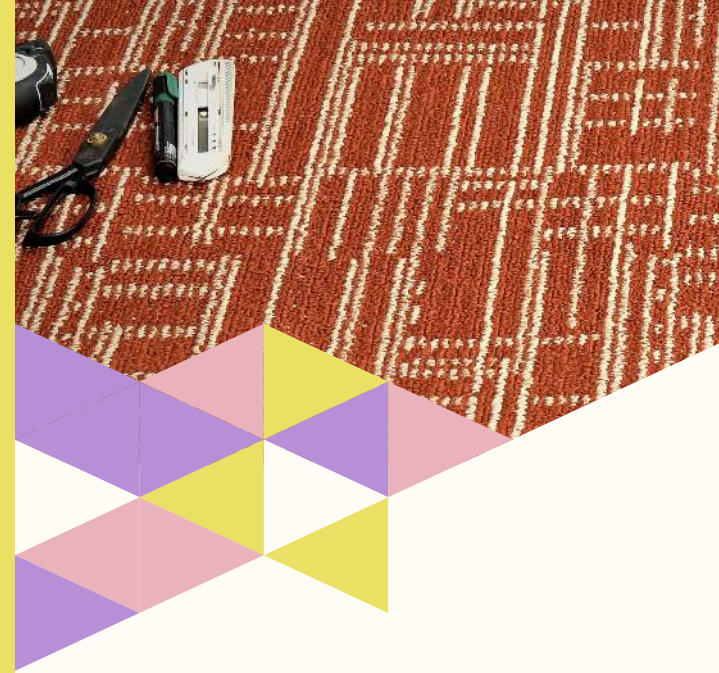

RAND **M**
L I N E S