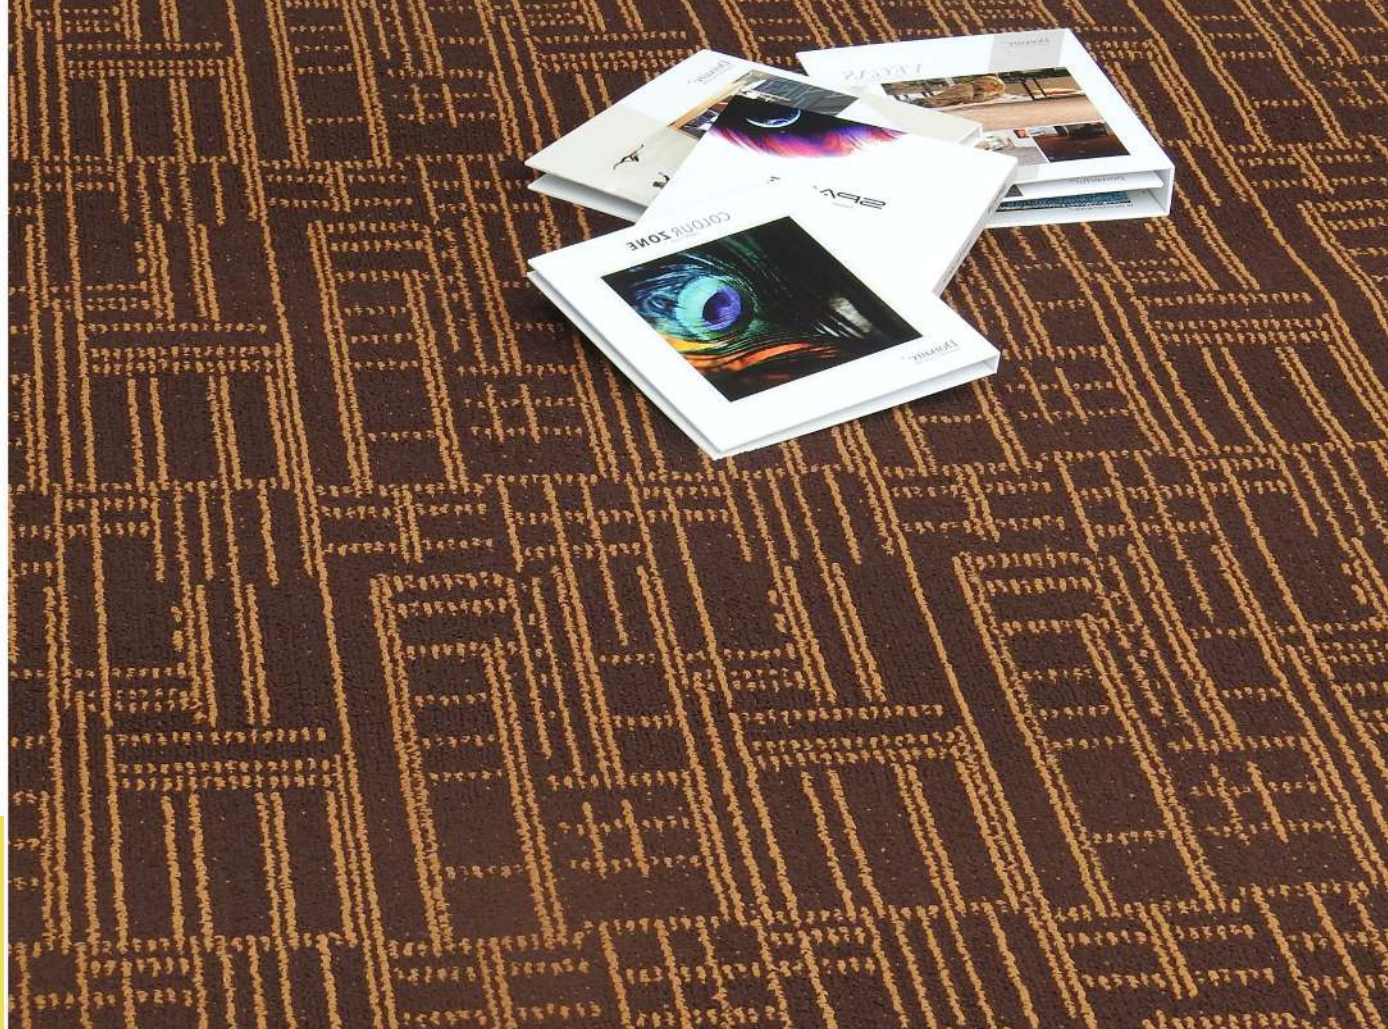

SPECIFICATION

Style	RANDOM LINES
Construction	Multilevel Loop pile
Yarn	100% BCF
Gauge	1/10
Height	10 MM
Pile Weight	675 GSM
Backing	EQ Cushion backing
Standard Roll width	2M
Static Control	Permanent
Flammability	Passes Pill Test