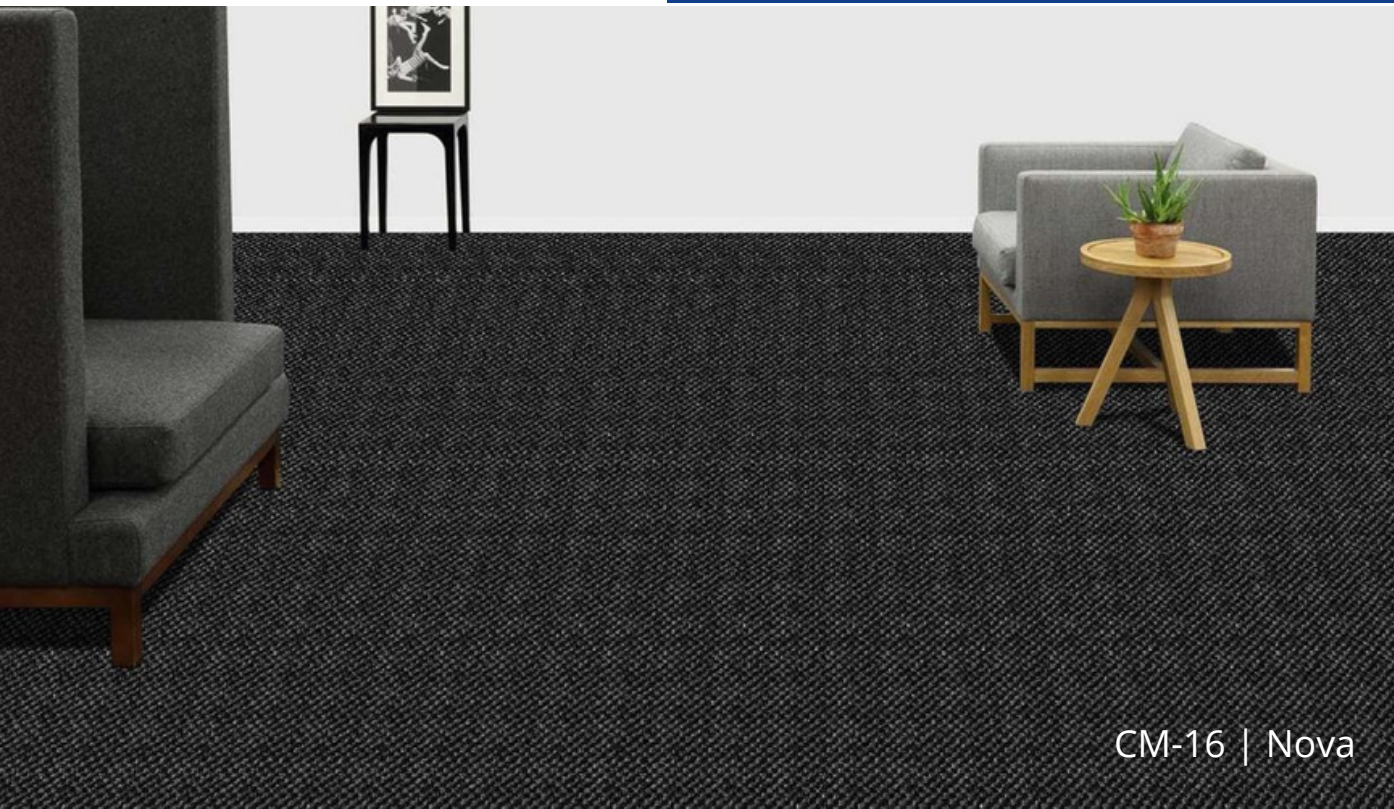

CM-16 | Nova

" Styles come and go.
Good design is a language , not
a style "

DESIREplus

BROADLOOM LOOPPILE CARPET

SPECIFICATION

Style	DESIREPLUS
Fibre	Soluton Dyed
Yarn	100% BCF Olefin
Construction	Loop Pile Graphic
Roll Width	4M
Roll Length	30 Mtr