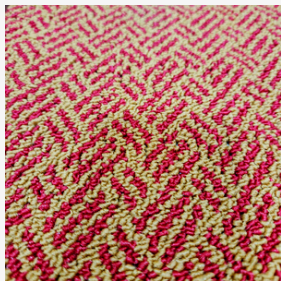

HR 03

Donaire^{TM}
Carpet Rolls & Carpet Tiles

www.donairecarpet.com

Harmony
Harmony