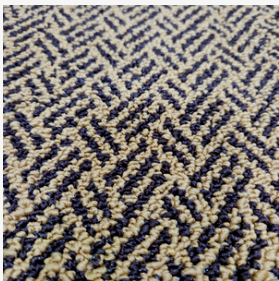

HR 01

HR 01

Donaire™
Carpet Rolls & Carpet Tiles

www.donairecarpet.com

Harmony
Harmony

SPECIFICATION

Style	HARMONY
Construction	Level Loop
Yarn	BCF
Gauge	1/10
Height	7 MM
Pile Weight/SQM	580 GSM
Backing	EQ Cushion backing
Standard Roll width	2M
Static Control	Permanent
Flammability	Passes Pill Test