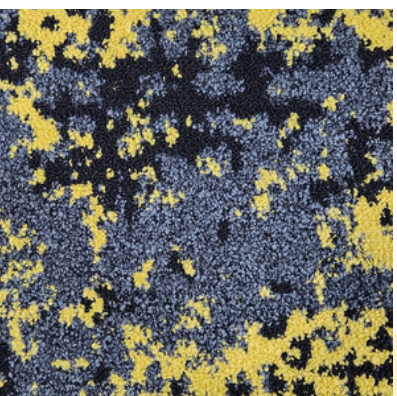

india

Colour Point Carpet Tile

IN 05 | Cloud

IN 02 | Aqua

Colour point

SPECIFICATION

Style	INDIA
Gauge	1/10'
Construction	HD Colorpoint
Yarn	Camifin PP
Backing	PVC Plus Fibre Glass
Pile Weight	850 g/sqm
Pile Height	5-6 MM
Total Height	9-10 MM
Tile Size	50cm X 50cm
Quantity/Box	20 tiles (5 SQM)

india

Colour Point Carpet Tile

EXUBERANCE

Donaire™

Carpet Rolls & Carpet Tiles

www.donairecarpet.com

IN 05 | Cloud

IN 03 | Sun

Colour point

IN 03 & IN 05

E C S T
A S Y

Donaire™

Carpet Rolls & Carpet Tiles

www.donairecarpet.com

SPECIFICATION

Style	INDIA
Gauge	1/10'
Construction	HD Colorpoint
Yarn	Camifin PP
Backing	PVC Plus Fibre Glass
Pile Weight	850 g/sqm
Pile Height	5-6 MM
Total Height	9-10 MM
Tile Size	50cm X 50cm
Quantity/Box	20 tiles (5 SQM)