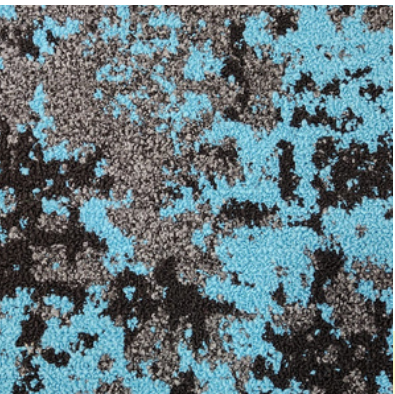

www.donairecarpet.com

SPECIFICATION

Style	INDIA
Gauge	1/10'
Construction	HD Colorpoint
Yarn	Camifin PP
Backing	PVC Plus Fibre Glass
Pile Weight	850 g/sqm
Pile Height	5-6 MM
Total Height	9-10 MM
Tile Size	50cm X 50cm
Quantity/Box	20 tiles (5 SQM)

india

Colour Point Carpet Tile

IN 05 | Cloud

IN 02 | Aqua

Colour point

SPECIFICATION

Style	INDIA
Gauge	1/10'
Construction	HD Colorpoint
Yarn	Camifin PP
Backing	PVC Plus Fibre Glass
Pile Weight	850 g/sqm
Pile Height	5-6 MM
Total Height	9-10 MM
Tile Size	50cm X 50cm
Quantity/Box	20 tiles (5 SQM)