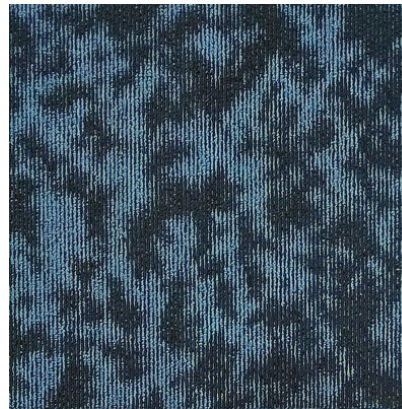

ST 04

STORM

www.donairecarpet.com