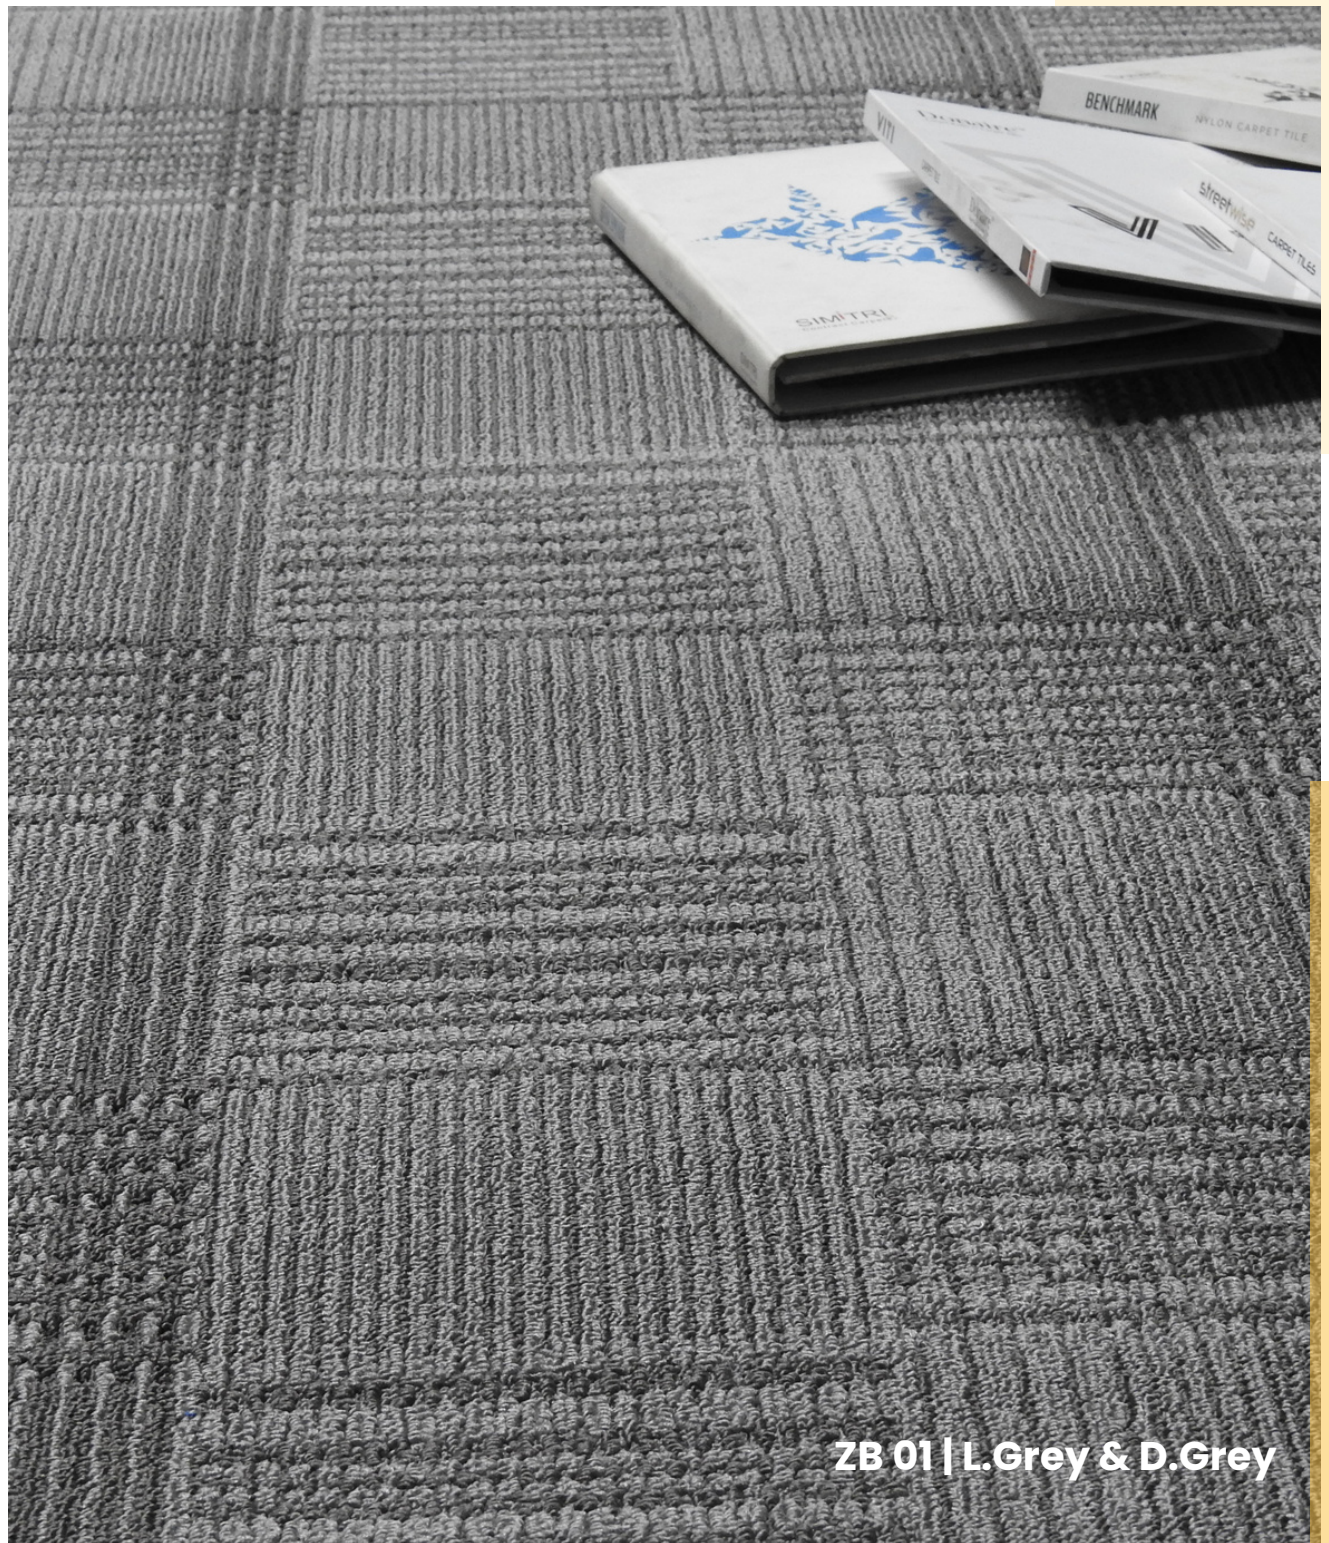

Style	ZEEBEEDE
Construction	Multilevel Loop
Yarn	100% BCF
Gauge	1/10
Height	10MM
Pile Weight	675 GSM
Backing	EQ Cushion Back
Roll Width	2M
Static Control	Permanent
Flammability	Passes Pill Test

ZB 01 | L.Grey & D.Grey

Zeebeede

CARPET ROLLS

Donaire™

Carpet Rolls & Carpet Tiles

www.donairecarpet.com

SPECIFICATION

Style	ZEEBEEDE
Construction	Multilevel Loop
Yarn	100% BCF
Gauge	1/10
Height	10MM
Pile Weight	675 GSM
Backing	EQ Cushion Back
Roll Width	2M
Static Control	Permanent
Flammability	Passes Pill Test

ZB 02 | Black & D.Grey

Zeebeede

CARPET ROLLS

Donaire™

Carpet Rolls & Carpet Tiles

www.donairecarpet.com

SPECIFICATION

Style	ZEEBEEDE
Construction	Multilevel Loop
Yarn	100% BCF
Gauge	1/10
Height	10MM
Pile Weight	675 GSM
Backing	EQ Cushion Back
Roll Width	2M
Static Control	Permanent
Flammability	Passes Pill Test