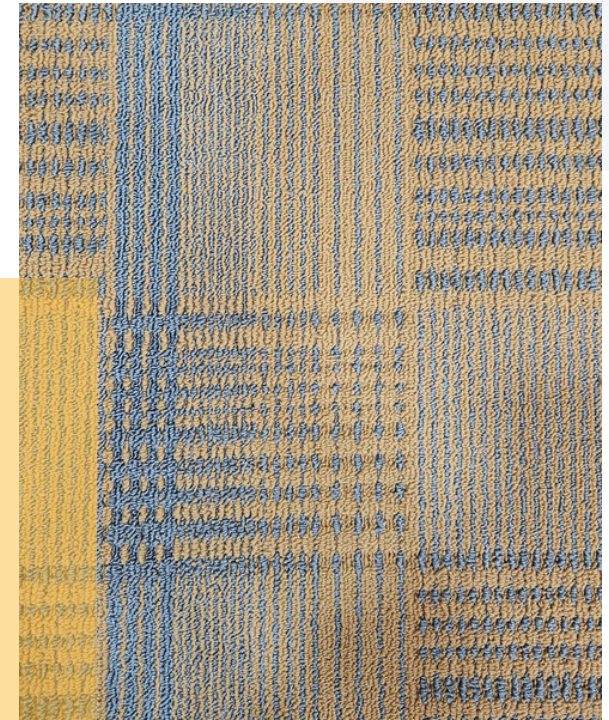

Zeebeede

CARPET ROLLS

MODERN

LOOP PILE ROLLS

24-25

ABOUT

Design is inspired by urbanization reflecting the dynamic, diverse and evolving nature of a modern metropolis, offering a rich tapestry of influence for designers.

Style	ZEEBEEDE
Construction	Multilevel Loop
Yarn	100% BCF
Gauge	1/10
Height	10MM
Pile Weight	675 GSM
Backing	EQ Cushion Back
Roll Width	2M
Static Control	Permanent
Flammability	Passes Pill Test

ZB 01 | L.Grey & D.Grey

Zeebeede

CARPET ROLLS

Donaire™

Carpet Rolls & Carpet Tiles

www.donairecarpet.com

SPECIFICATION

Style	ZEEBEEDE
Construction	Multilevel Loop
Yarn	100% BCF
Gauge	1/10
Height	10MM
Pile Weight	675 GSM
Backing	EQ Cushion Back
Roll Width	2M
Static Control	Permanent
Flammability	Passes Pill Test

ZB 02 | Black & D.Grey

Zeebeede

CARPET ROLLS

Donaire™

Carpet Rolls & Carpet Tiles

www.donairecarpet.com

SPECIFICATION

Style	ZEEBEEDE
Construction	Multilevel Loop
Yarn	100% BCF
Gauge	1/10
Height	10MM
Pile Weight	675 GSM
Backing	EQ Cushion Back
Roll Width	2M
Static Control	Permanent
Flammability	Passes Pill Test